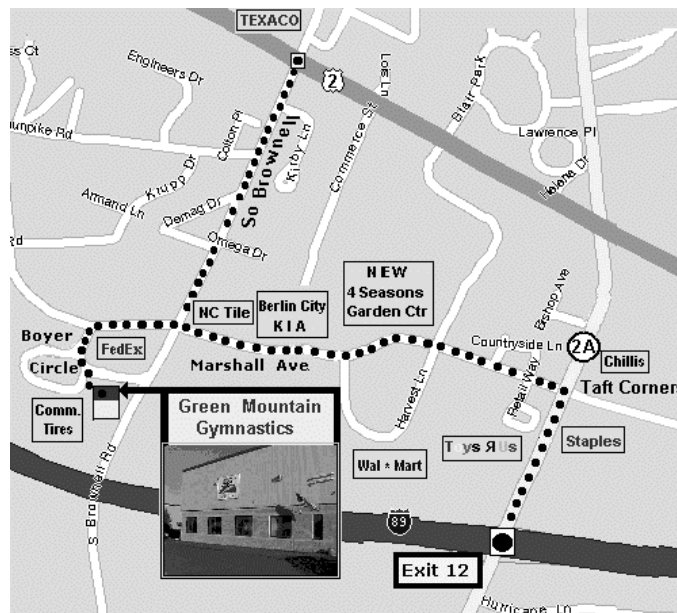

## CVU Gymnastics: Green Mountain Gymnastics, Williston

240 Pioneer Drive

Williston, VT 05495

802.652.2454

**From I-89 South:** Take Exit 12. Turn Left at the Exit and go to the next traffic light (intersection of Rte 2A and Marshall Ave). Take a Left onto Marshall Ave (Toys R Us is on the Left). Go through 3 sets of lights and take a Left just past the Federal Express onto Boyer Circle. At the stop sign on Boyer Circle, bear Left. Our building is located on the Left directly between Emery Worldwide and Commercial Tire.

**From I-89 North:** Take Exit 12. Turn Right and go to the next traffic light (intersection of Rte 2A and Marshall Ave). Take a Left onto Marshall Ave (Toys R Us is on the Left). Go through 3 sets of lights and take a Left just past the Federal Express onto Boyer Circle. At the stop sign on Boyer Circle, bear Left. Our building is located on the Left directly between Emery Worldwide and Commercial Tire.

## CVU Hockey: Cairns Arena, South Burlington

**From Burlington:** Take Route 7 South to Swift Street. Turn Left onto Swift Street (Denny's is on your Left) and follow Swift Street to the intersection of Swift and Spear Street. Head straight through the 2 sets of lights into Dorset Park. The Arena is on your Left.

**From Southern VT:** Take Route 7 North to Swift Street. Turn Right onto Swift Street (Denny's is on your Left) and follow Swift Street to the intersection of Swift and Spear Street. Head straight through the 2 sets of lights into Dorset Park. The Arena is on your Left.