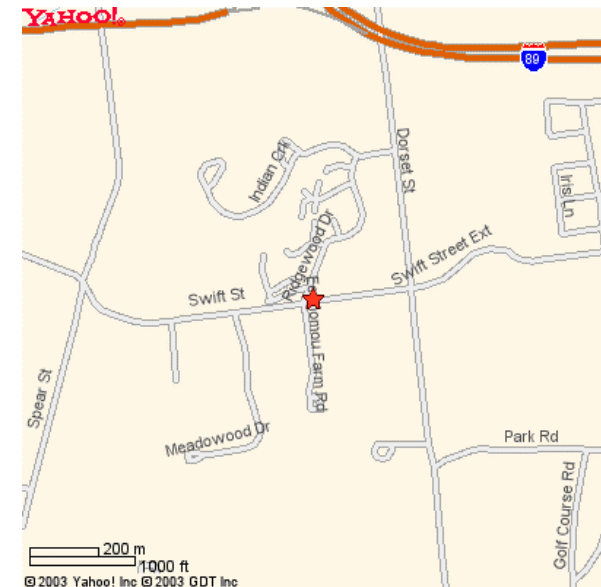

## CVU Gymnastics: Green Mountain Gymnastics, Williston

240 Pioneer Drive

Williston, VT 05495

802.652.2454

**From I-89 South:** Take Exit 12. Turn Left at the Exit and go to the next traffic light (intersection of Rte 2A and Marshall Ave). Take a Left onto Marshall Ave (Toys R Us is on the Left). Go through 3 sets of lights and take a Left just past the Federal Express onto Boyer Circle. At the stop sign on Boyer Circle, bear Left. Our building is located on the Left directly between Emery Worldwide and Commercial Tire.

**From I-89 North:** Take Exit 12. Turn Right and go to the next traffic light (intersection of Rte 2A and Marshall Ave). Take a Left onto Marshall Ave (Toys R Us is on the Left). Go through 3 sets of lights and take a Left just past the Federal Express onto Boyer Circle. At the stop sign on Boyer Circle, bear Left. Our building is located on the Left directly between Emery Worldwide and Commercial Tire.

## CVU Hockey: Cairns Arena, South Burlington

**From Burlington:** Take Route 7 South to Swift Street. Turn Left onto Swift Street (Denny's is on your Left) and follow Swift Street to the intersection of Swift and Spear Street. Head straight through the 2 sets of lights into Dorset Park. The Arena is on your Left.

**From Southern VT:** Take Route 7 North to Swift Street. Turn Right onto Swift Street (Denny's is on your Left) and follow Swift Street to the intersection of Swift and Spear Street. Head straight through the 2 sets of lights into Dorset Park. The Arena is on your Left.