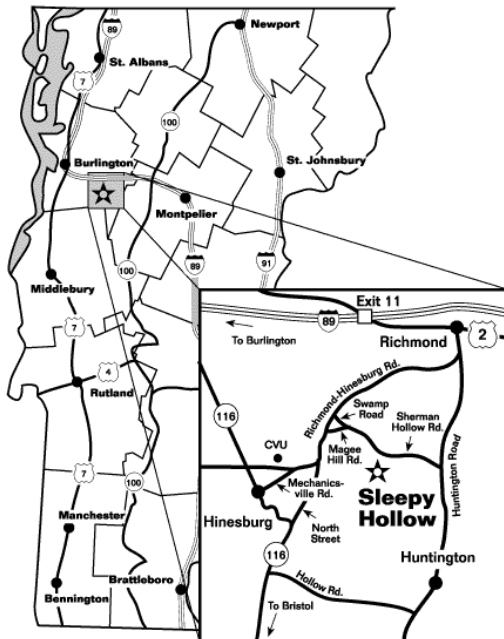

From I-89: Turn slight Right onto VT 2A. Merge onto I-89 South. Take Exit 11, the Richmond exit. Take US Route 2 east into Richmond. At the traffic light, turn Right onto Bridge Street. Bridge Street becomes Huntington Road. Follow this road for about 5 miles. Turn Right onto Sherman Hollow Road (there is also signs for Birds of Vermont Museum and Green Mountain Audubon Center). Sleepy Hollow is 1.8 miles up Sherman Hollow Road on the Left.

**From I-89 North:** Take Exit 12. Turn Right and go to the next traffic light (intersection of Rte 2A and Marshall Ave). Take a Left onto Marshall Ave (Toys R Us is on the Left). Go through 3 sets of lights and take a Left just past the Federal Express onto Boyer Circle. At the stop sign on Boyer Circle, bear Left. Our building is located on the Left directly between Emery Worldwide and Commercial Tire.

**From Southern VT:** Take Route 7 North to Swift Street. Turn Right onto Swift Street (Denny's is on your Left) and follow Swift Street to the intersection of Swift and Spear Street. Head straight through the 2 sets of lights into Dorset Park. The Arena is on your Left.

**From I-89 Exit 12:** Head South on Route 2A for 5.7 miles (away from Taft's Corner). Turn slight Left onto VT-116. After 2.3 miles, turn Left onto School Road. CVU is .36 miles on your Left.

**Important CVU Contacts:**