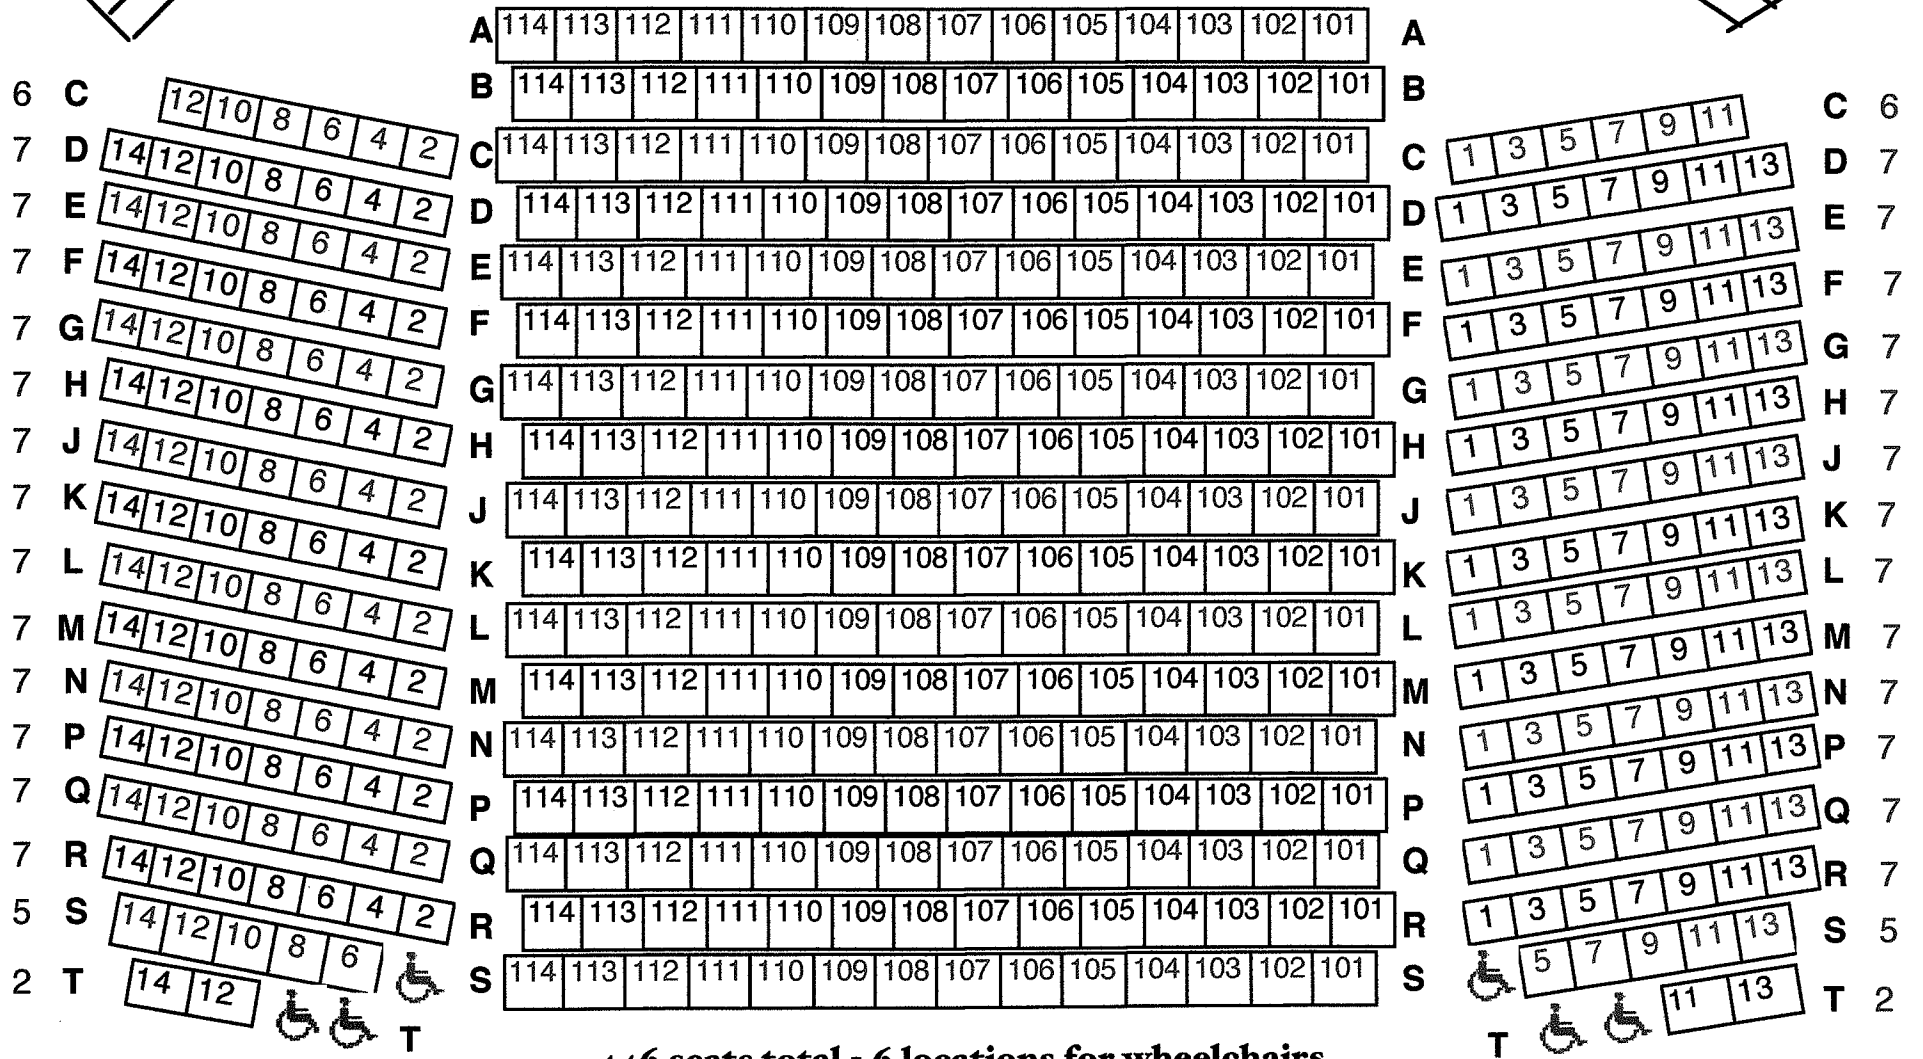

# Stage

14 Seats In Each Center Row

446 seats total - 6 locations for wheelchairs

**Left Section**  
Even Numbers

**Center Section**

**Right Section**  
Odd Numbers